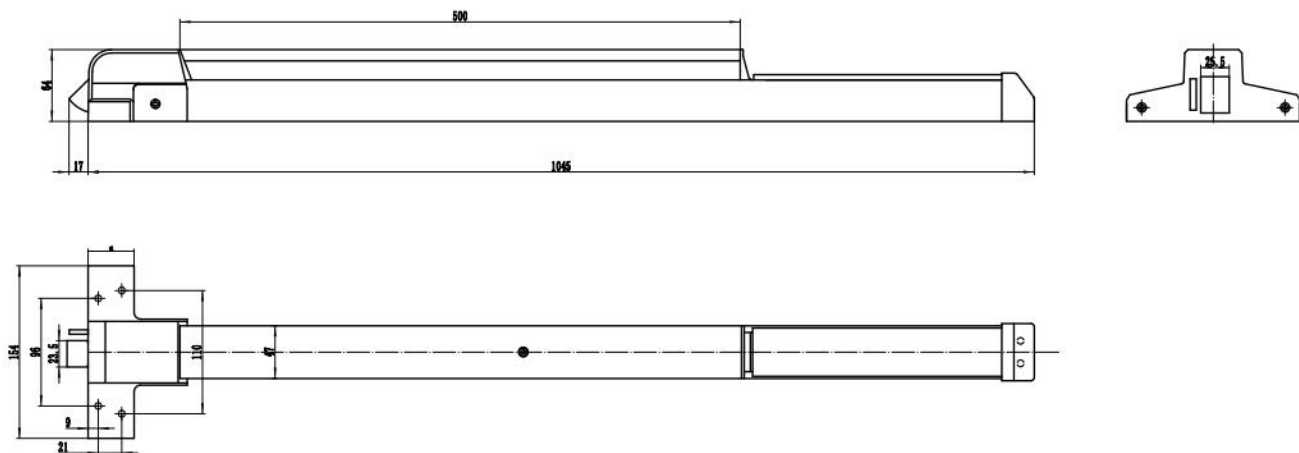

DHS-UL500S SERIES Rim Type Panic Exit Devices with UL Certificate

STANDARD FEATURES

- **Material:** SUS304 die casting cover ,SUS304 body
- **Push Bar Length:** 500mm
- **Total Length:** 1045mm
- **Dooging:** Allen Key
- **Bolt:** Stainless Steel 304
- **End Cap:** Stainless Steel 304
- **Striker:** Stainless Steel 304
- **UL CODE:** SA44924
- **Finish:** Stainless Steel 304
- **Lock Point:** 1
- **Security Latch :** Standard
- **Door width:** 650mm-1070mm in normal,special size for customer request
- **Door Height:** 2200mm in normal,special size for customer request
- **Warranty:** 3 Years
- **Certification:** UL305 Certificate

PRODUCT DIMENSIONS:

Note:Non-handed,for LH or RH doors
Type:American Style,Push bar,Rim Type,UL Listed.